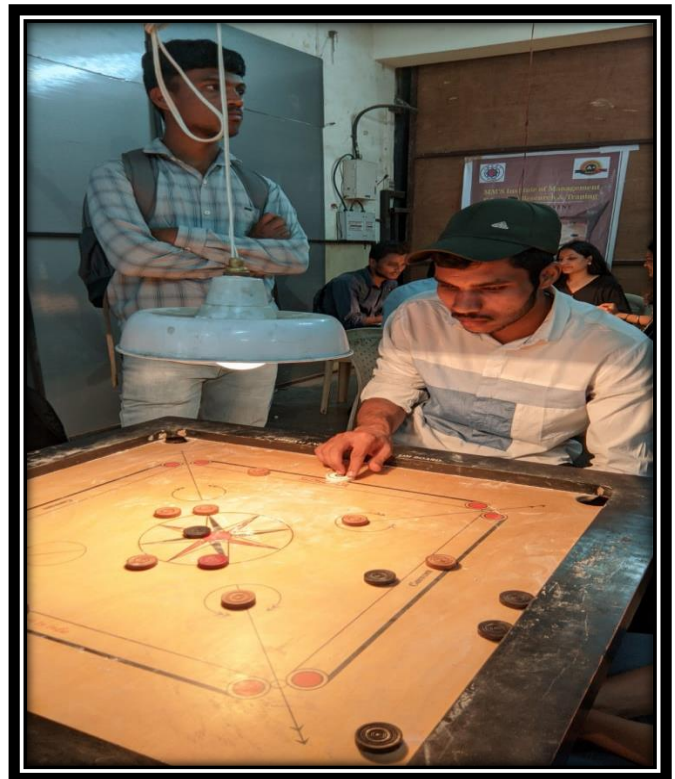

Since 1994

**Marathwada Mitra Mandal's
INSTITUTE OF MANAGEMENT EDUCATION RESEARCH AND TRAINING
(IMERT), Pune**

**S. No. 18, Plot No. 5/3, CT5 No. 205, Behind Vandevi Temple, Karvenagar,
Pune – 411052**

Carrom 5th April 2022

SR.NO	NAME OF THE EVENT/ACTIVITY	NAME OF THE STUDENT PARTICIPATED
1	Carrom	Chavan Mahesh Ashok
2	Carrom	Mundlik Adesh Machindra
3	Carrom	Biliangadi Rushabh Kotarappa
4	Carrom	Badgu Dinesh Chandrakant
5	Carrom	Nandeshwar Akshay Dakram
6	Carrom	Dharmadhikari Akshay Dnyandeo